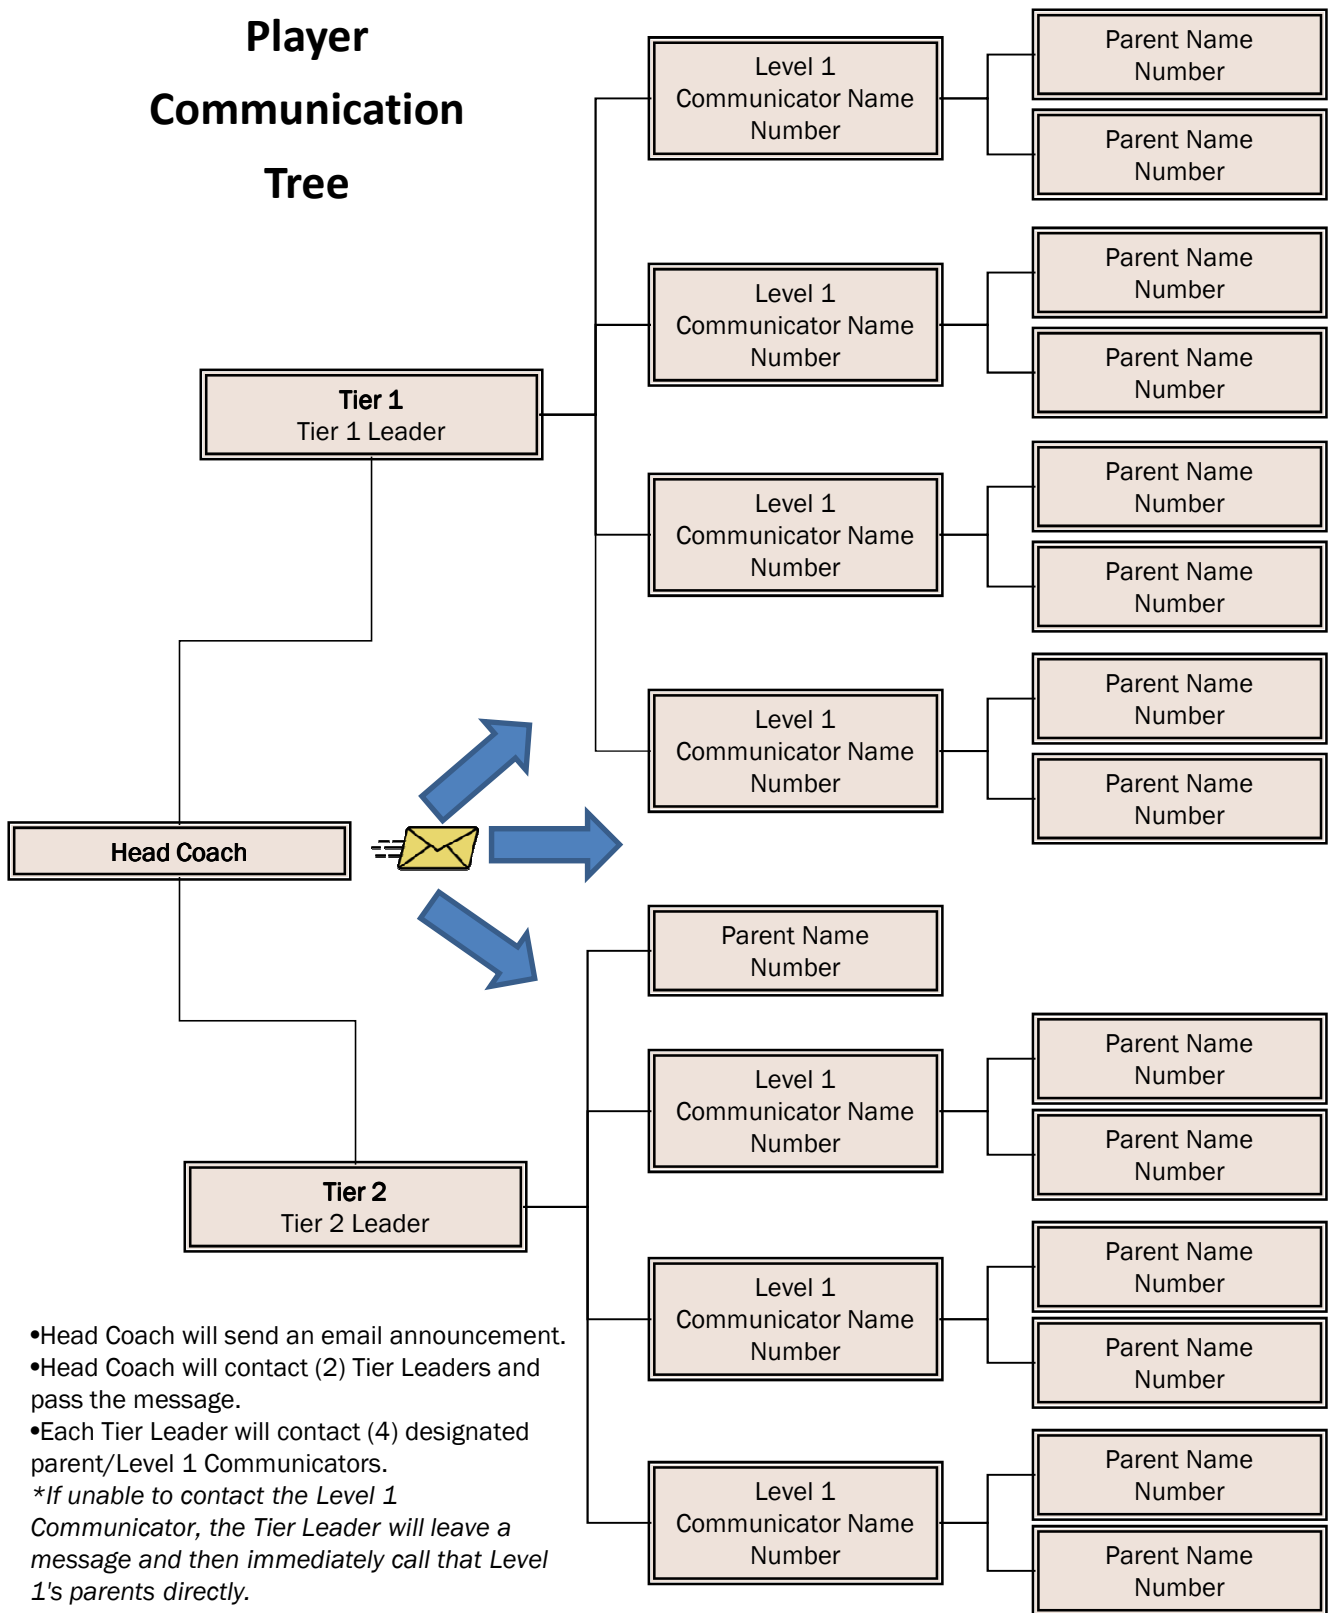

# Player Communication Tree

- Head Coach will send an email announcement.
- Head Coach will contact (2) Tier Leaders and pass the message.
- Each Tier Leader will contact (4) designated parent/Level 1 Communicators.
- \*If unable to contact the Level 1 Communicator, the Tier Leader will leave a message and then immediately call that Level 1's parents directly.*
- Level 1 Communicators will call (2) parents on both cell and home numbers, and pass on the message or leave a voice message.